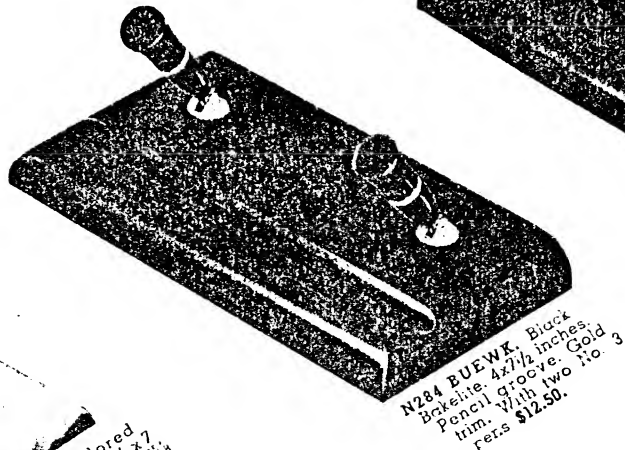

N268 BUETH. Colored Carrara. Onyx. 3 1/4 x 7 1/2 inches. Calendar. Gold trim. Attractive as picture frame. With Brown LIFETIME pen $12.50.

Desk sets shown with gold trim LIFETIME pens also available with AUTOGRAPH LIFETIME pens, for facsimile signature engraving (see page 8) at $8.00 additional per pen.